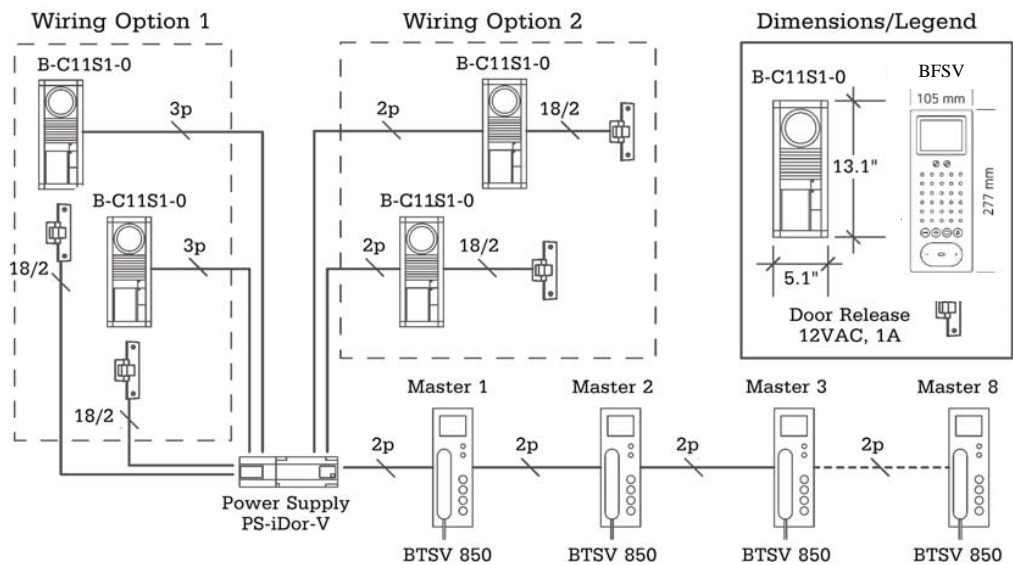

iDor Packaged Systems — Color Video Intercom

Siedle's newest cost effective system for your audio-video requirements. The package is complete with entry stations, internal stations, and the power supply for any application with up to 4 doors & 4 masters/sub-masters. iDor systems are not just for new installations but were specifically designed as engineering solutions for retrofit situations. They are based on the Siedle 2-Wire BUS system protocol. The iDor system saves time and money by using the existing wires in your home or office building while providing optimum functionality. Because of its ease of installation with the modern 2-Wire BUS technology, the iDor system is your cost savings solution.

Specifications:

- Doors: Surface mount
- Internals: Wall mount
- Wire: max. distance 500'
- 2p 20AWG
- 3p 20AWG
- Cat5/Cat6 –max distance 150'

Siedle Package (Order #)	Door (Silver Metallic)	Master Station Count	MSRP
iDor-VF-11-BFSV850-03 W	1 Door	1 Master	\$2,966.00
iDor-VF-12-BFSV850-03 W	1 Door	2 Masters	\$3,915.00
iDor-VF-13-BFSV850-03 W	1 Door	3 Masters	\$5,014.00
iDor-VF-14-BFSV850-03 W	1 Door	4 Masters	\$5,863.00
iDor-VF-21-BFSV850-03 W	2 Doors	1 Master	\$4,578.00
iDor-VF-22-BFSV850-03 W	2 Doors	2 Masters	\$5,527.00
iDor-VF-23-BFSV850-03 W	2 Doors	3 Masters	\$6,626.00
iDor-VF-24-BFSV850-03 W	2 Doors	4 Masters	\$7,475.00
iDor-VF-31-BFSV850-03 W	3 Doors	1 Master	\$6,190.00
iDor-VF-32-BFSV850-03 W	3 Doors	2 Masters	\$7,139.00
iDor-VF-33-BFSV850-03 W	3 Doors	3 Masters	\$8,238.00
iDor-VF-34-BFSV850-03 W	3 Doors	4 Masters	\$9,087.00
iDor-VF-41-BFSV850-03 W	4 Doors	1 Master	\$7,802.00
iDor-VF-42-BFSV850-03 W	4 Doors	2 Masters	\$8,751.00
iDor-VF-43-BFSV850-03 W	4 Doors	3 Masters	\$9,850.00
iDor-VF-44-BFSV850-03 W	4 Doors	4 Masters	\$10,699.00