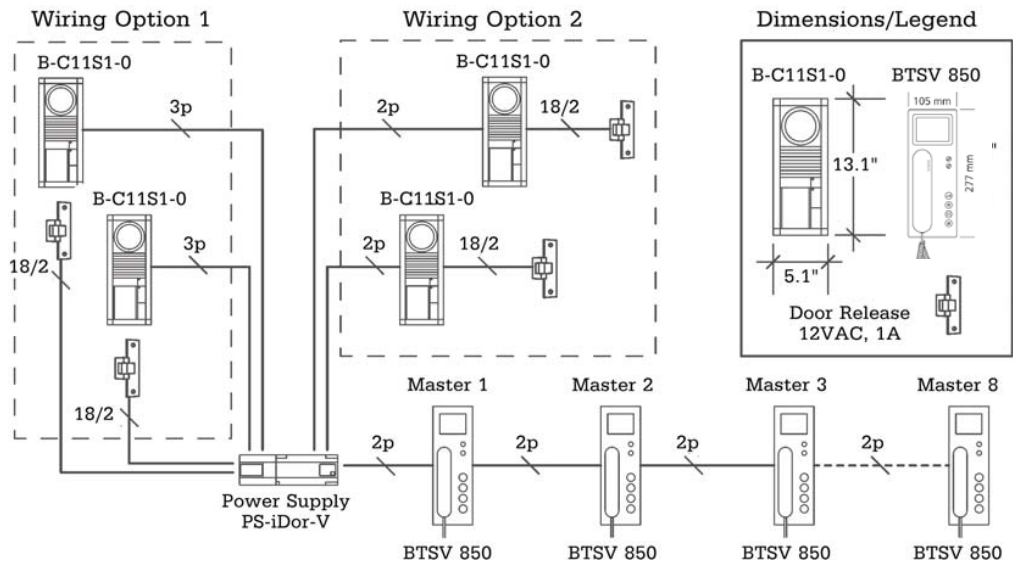

iDor Packaged Systems — Color Video Intercom

Siedle's newest cost effective system for your audio-video requirements. The package is complete with entry stations, internal stations, and the power supply for any application with up to 4 doors & 4 masters/sub-masters. iDor systems are not just for new installations but were specifically designed as engineering solutions for retrofit situations. They are based on the Siedle 2-Wire BUS system protocol. The iDor system saves time and money by using the existing wires in your home or office building while providing optimum functionality. Because of its ease of installation with the modern 2-Wire BUS technology, the iDor system is your cost savings solution.

Specifications:

- Doors: Surface mount
- Internals: Wall mount
- Wire: max. distance 500'
- 2p 20AWG
- 3p 20AWG
- Cat5/Cat6 –max distance 150'

Siedle Package (Order #)	Door (Silver Metallic)	Master Station Count	MSRP
iDor-VS-11-BTSV850-03 W	1 Door	1 Master	\$2,916.00
iDor-VS-12-BTSV850-03 W	1 Door	2 Masters	\$3,815.00
iDor-VS-13-BTSV850-03 W	1 Door	3 Masters	\$4,864.00
iDor-VS-14-BTSV850-03 W	1 Door	4 Masters	\$5,663.00
iDor-VS-21-BTSV850-03 W	2 Doors	1 Master	\$4,528.00
iDor-VS-22-BTSV850-03 W	2 Doors	2 Masters	\$5,427.00
iDor-VS-23-BTSV850-03 W	2 Doors	3 Masters	\$6,476.00
iDor-VS-24-BTSV850-03 W	2 Doors	4 Masters	\$7,275.00
iDor-VS-31-BTSV850-03 W	3 Doors	1 Master	\$6,140.00
iDor-VS-32-BTSV850-03 W	3 Doors	2 Masters	\$7,039.00
iDor-VS-33-BTSV850-03 W	3 Doors	3 Masters	\$8,088.00
iDor-VS-34-BTSV850-03 W	3 Doors	4 Masters	\$8,887.00
iDor-VS-41-BTSV850-03 W	4 Doors	1 Master	\$7,752.00
iDor-VS-42-BTSV850-03 W	4 Doors	2 Masters	\$8,651.00
iDor-VS-43-BTSV850-03 W	4 Doors	3 Masters	\$9,700.00
iDor-VS-44-BTSV850-03 W	4 Doors	4 Masters	\$10,499.00